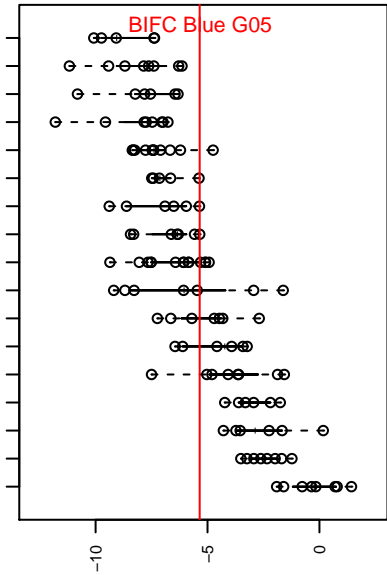

BIFC Blue G05

Bainbridge Island FC
 Bainbridge, WA
 G05 total strength=662
 attack=0.97 defense=0.4
 fall league = NPSL Div 2 (05) U12

alt names used:
 Bainbridge Island FC Blue G05
 Bainbridge Island FC Blue G05
 BIFC Blue G05
 BIFC Girls 05
 Bainbridge Island FC Blue G05

Venues played:
 2016 Skagit Firecracker Bronze U12
 2016 Crossfire Select U12 Silver
 2016 Island Cup GU12
 2016 NPSL Division 2 (05) U12
 2016 Founders Cup G05 Div A

BIFC Blue G05
 Dots are actual minus expected GF (blue circles) and GA (red triangles).
 Blue line is smoothed change in attack strength. Red is smoothed change in defense strength.

**attack and defense variance (black dot)
relative to other teams
and top 10 in region**

**attack and defense rating
relative to others at age
and all opponents in last 13 months**

- PSPL-Inland Copa 2 North U12
- PSPL-Inland Copa 2 West U12
- PSPL Classic 2 U12
- PSPL Copa U12
- NPSL Div 3 (05) U12
- PSPL-Inland Copa 1 U12
- PSPL Classic 1 U12
- NPSL Div 2 (05) U12
- RCL G05 Div 4 9Aside
- IPL East U12
- NPSL Div 1 (05) U12
- PSPL WSPL 2 East U12
- RCL G05 Div 3 9Aside
- PSPL WSPL 2 West U12
- PSPL WSPL 1 U12
- RCL G05 Div 2 9Aside
- RCL G05 Div 1 9Aside