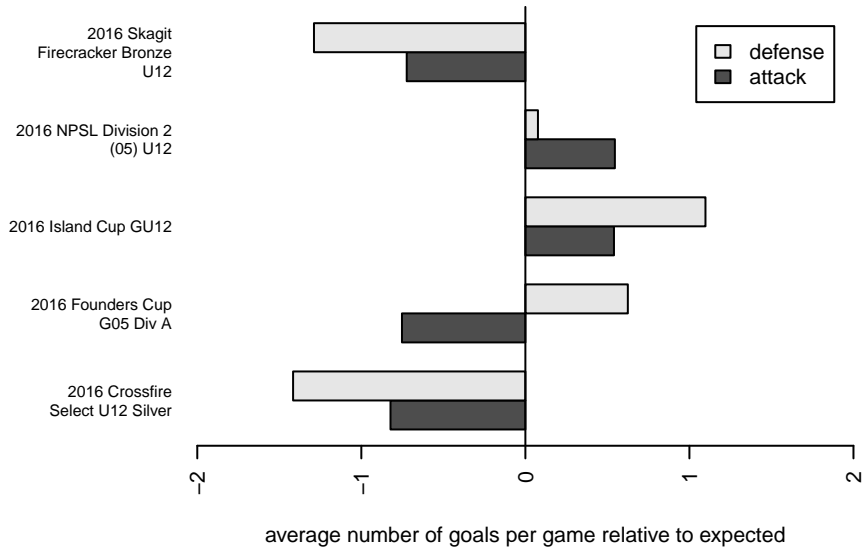

Performance relative to 13 month average