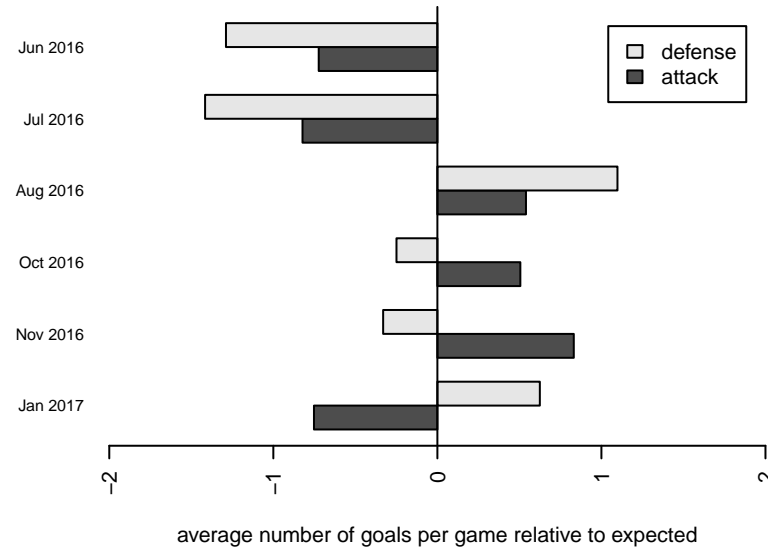

Performance relative to 13 month average