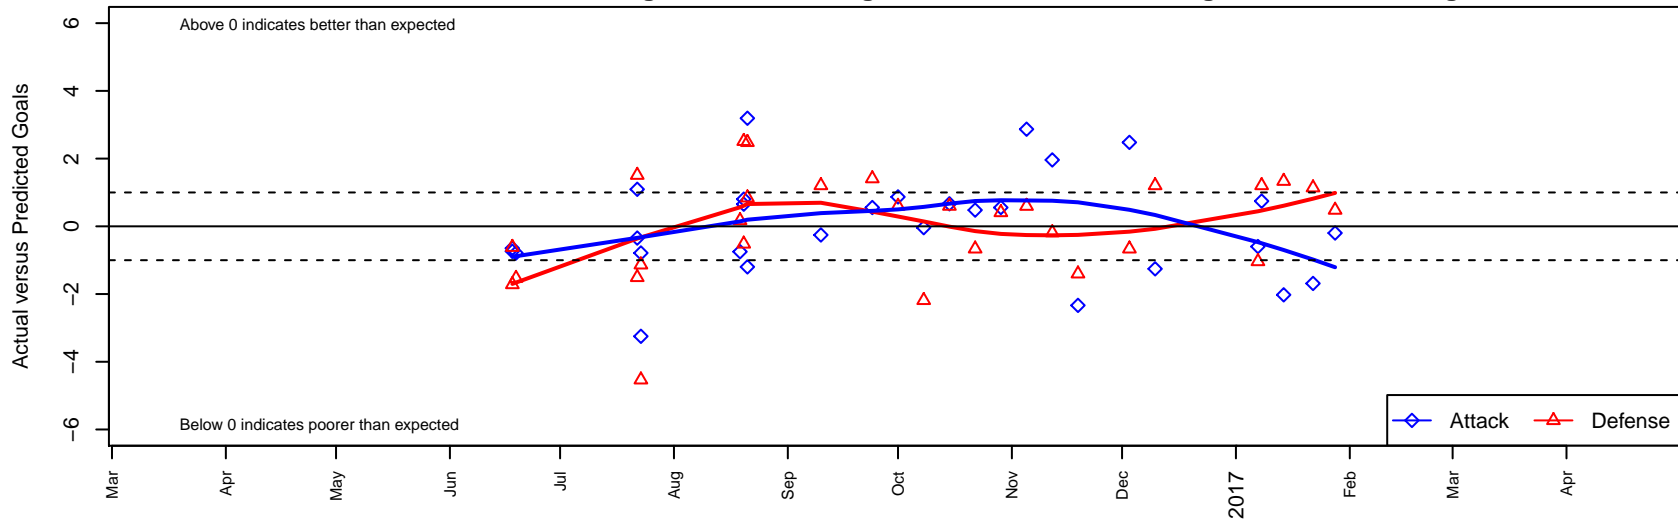

BIFC Blue G05

Bainbridge Island FC
 Bainbridge, WA
 G05 total strength=662
 attack=0.97 defense=0.4
 fall league = NPSL Div 2 (05) U12

alt names used:
 Bainbridge Island FC Blue G05
 Bainbridge Island FC Blue G05
 BIFC Blue G05
 BIFC Girls 05
 Bainbridge Island FC Blue G05

Venues played:
 2016 Skagit Firecracker Bronze U12
 2016 Crossfire Select U12 Silver
 2016 Island Cup GU12
 2016 NPSL Division 2 (05) U12
 2016 Founders Cup G05 Div A

BIFC Blue G05
 Dots are actual minus expected GF (blue circles) and GA (red triangles).
 Blue line is smoothed change in attack strength. Red is smoothed change in defense strength.

**attack and defense variance (black dot)
relative to other teams
and top 10 in region**

**attack and defense rating
relative to others at age
and all opponents in last 13 months**

- PSPL-Inland Copa 2 North U12
- PSPL-Inland Copa 2 West U12
- PSPL Classic 2 U12
- PSPL Copa U12
- NPSL Div 3 (05) U12
- PSPL-Inland Copa 1 U12
- PSPL Classic 1 U12
- NPSL Div 2 (05) U12
- RCL G05 Div 4 9Aside
- IPL East U12
- NPSL Div 1 (05) U12
- PSPL WSPL 2 East U12
- RCL G05 Div 3 9Aside
- PSPL WSPL 2 West U12
- PSPL WSPL 1 U12
- RCL G05 Div 2 9Aside
- RCL G05 Div 1 9Aside